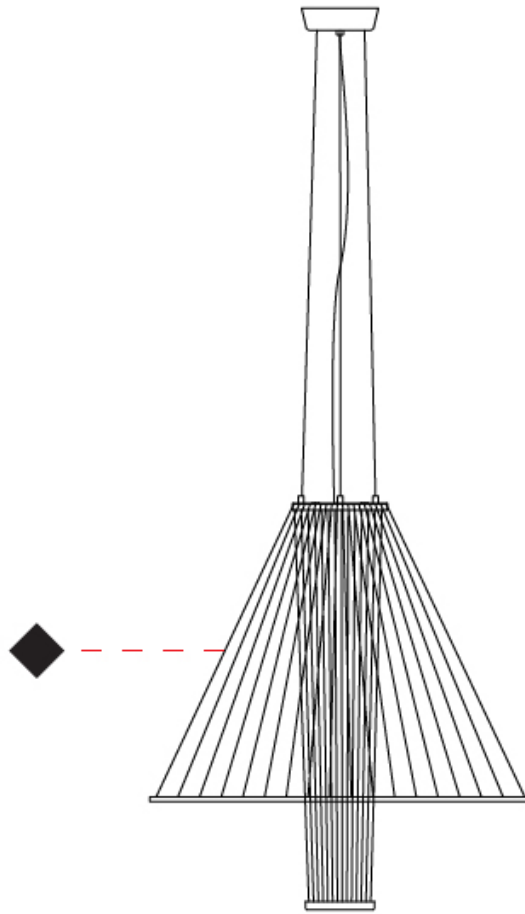

D111216-

PROJECT

TYPE

SPECIFIER

QUANTITY

DATE

D