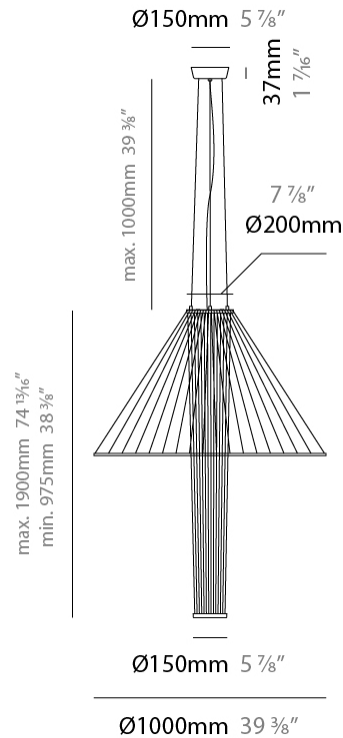

MEDUSA SUSPENSION

D111219-

base number Color
Temperature

1. To build a product code in our configurator select the specify button on the base model # product page
2. To build a manual product code on this datasheet choose from the options listed below in blue font and add the suffix to the base model #

GENERAL

Series: Medusa
Partner: Ole
Division: Design
Installation: Suspension
Product Type: Pendant
Mounting Location: Ceiling
Light Distribution: Adjustable

PHYSICAL

Shape: Abstract
Diameter (mm): 1000
Diameter (in): 39 ³/₈
Height (mm): 975 - 1900
Height (in): 38 ³/₈
Max. Overall Height (mm): 2900
Max. Overall Height (in): 114 ³/₁₆
Fixture Finish: MBK
Holder Finish: BLK
Fixture Material: Fabric Cord / Metal
Primary Material: Fabric - Recycled
Cable Details: 1000mm/39 3/8" Transparent Cable
Upon Request: Other fabric cord colors available upon request (see downloadable finish chart)

ELECTRICAL

Lamp Type: LED
Input Wattage (W): 10
Dimming: Non-Dimmable
Driver Included: Yes
Driver Location: Integrated
Driver Type: Constant Current - Universal
Driver Class: Class 2
Input Voltage (V): 120
Constant Current (MA): 350

LED

Color Temperature (°K): 3000 / 4000
Max. Delivered Lumen (lm): 958 / 1003
CRI: >82 CRI
Lamp Life (hrs): 50000

OPTICAL

RATINGS AND CERTIFICATIONS

Certified By: Certified for North American Standards
IP rating: IP20

PROJECT
TYPE
SPECIFIER
QUANTITY
DATE